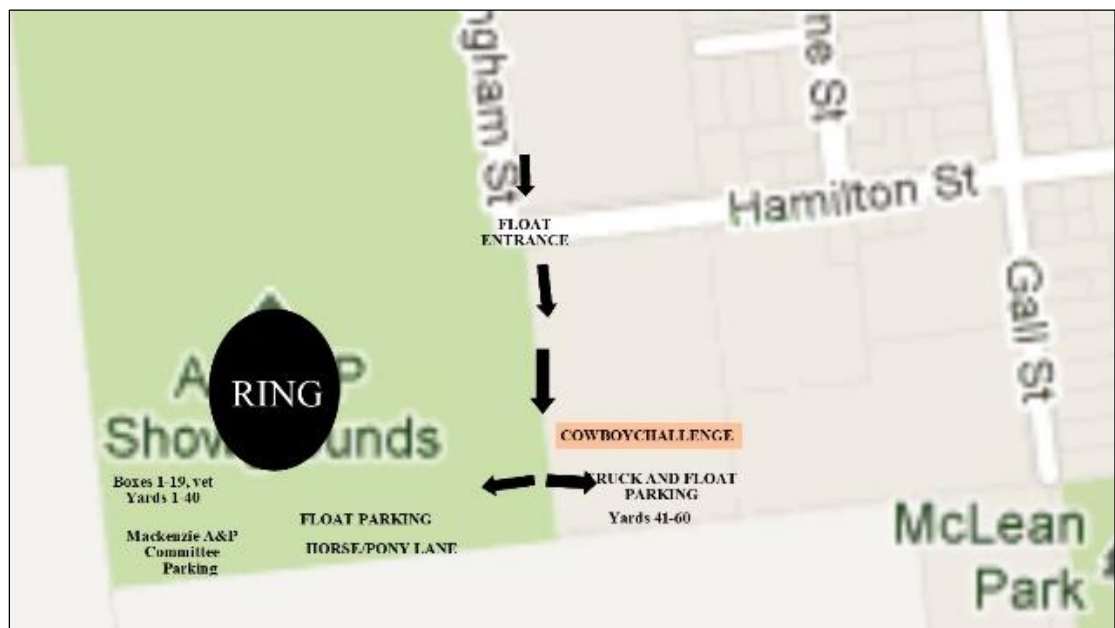

GENERAL INFORMATION

EQUESTRIAN CONVENOR: Annabelle Hampton

SECTION CONVENORS: Sue Kerr, Mary Cottier, Sara Fisher, Bronwyn Halliday & Kirsty Anderson

ASSISTANTS: Jaye Asher, Pip Thompson, Liz Mills & Heather Morris

JUDGES:

➤ Clydesdales and Shires – Emma Kent ➤ Cobs and In Hand Hacks/Ponies – Peter Meyer ➤ Group A/Saddle Hunter Ponies – Duncan Norrie ➤ Group B & C Ponies - Christine Stevenson ➤ Hack/Park Hack - Penelope Johnson ➤ Hunter Jumping and Working Hunter - Nicky Hutchinson	➤ Lead Rein and First Ridden - Stephanie Bishop ➤ Miniature Horses, Shetlands & Light Harness – Virginia Dean ➤ Pony Hunter Jumping and Working Pony Hunter - Rosie Grimsey ➤ Saddle Hunter/Riding Horse – Jo Pasley ➤ Pleasure Horse/Pony- Tracy McIlraith ➤ Shepherd's Hack - tbc ➤ Tutor Judge – Mark Isaacs