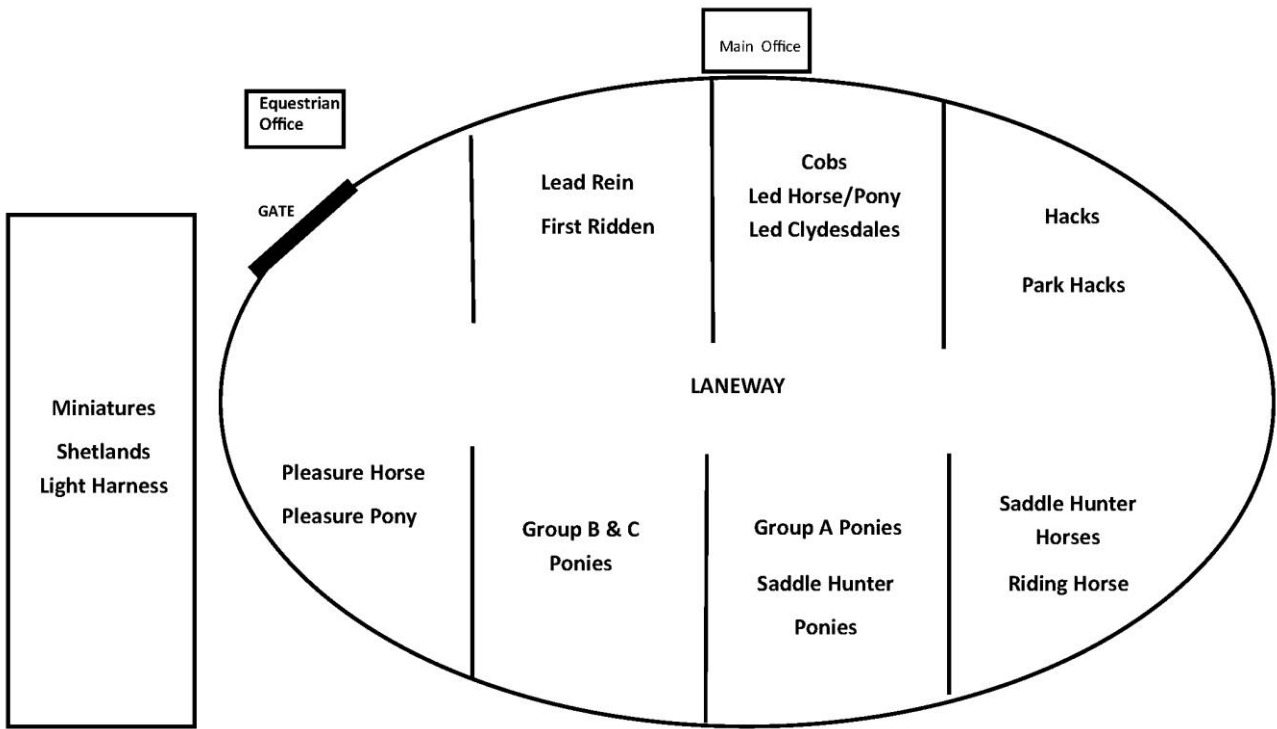

Shepherds Hack (approx. time).....Cowboy Challenge Ring

2.30 p.m. Grand Parade, Judging of the FMG Supreme Livestock, Trade Site Winners and Four Square Fairlie Lolly Scramble

3.30 p.m. Prize money available at the Equestrian Office. Any monies still owing will be invoiced.

Red tagged helmets compulsory. Tagging available in the Equestrian Caravan.

All Horses/Ponies MUST have a name tag attached to their halter with the contact details of the owner/rider.

GENERAL INFORMATION