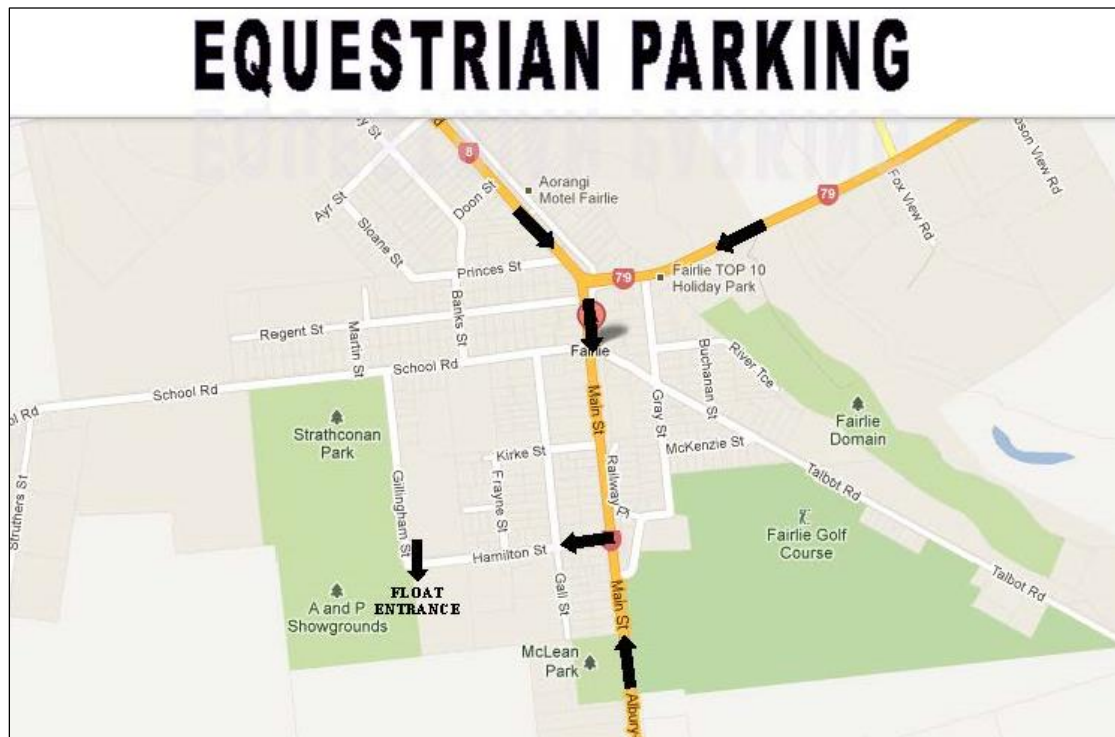

GENERAL INFORMATION

EQUESTRIAN CONVENOR: Annabelle Hampton

SECTION CONVENORS: Sue Kerr, Mary Cottier, Sara Fisher, Bronwyn Halliday & Kirsty Anderson

ASSISTANTS: Jaye Asher, Pip Thompson, Liz Mills & Heather Morris

JUDGES:

➤ Clydesdales and Shires – Emma Kent ➤ Cobs and In Hand Hacks/Ponies – Peter Meyer ➤ Group A/Saddle Hunter Ponies – Duncan Norrie ➤ Group B & C Ponies - Christine Stevenson ➤ Hack/Park Hack - Penelope Johnson ➤ Hunter Jumping and Working Hunter - Nicky Hutchinson	➤ Lead Rein and First Ridden - Stephanie Bishop ➤ Miniature Horses, Shetlands & Light Harness – Virginia Dean ➤ Pony Hunter Jumping and Working Pony Hunter - Rosie Grimsey ➤ Saddle Hunter/Riding Horse – Jo Pasley ➤ Pleasure Horse/Pony- Tracy McIlraith ➤ Shepherd's Hack - tbc ➤ Tutor Judge – Mark Isaacs