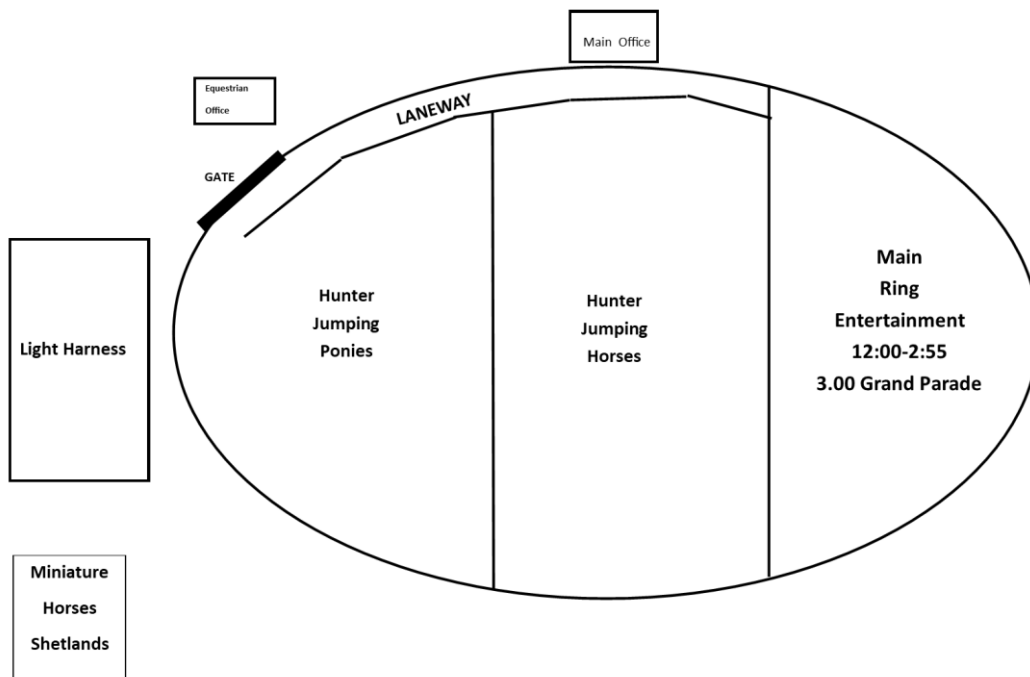

DOG OWNERS

The owner of all dogs entering the show-grounds must be able to produce a dosing certificate if requested to do so. This is to show the dog has been dosed for sheep measles/hydatid.