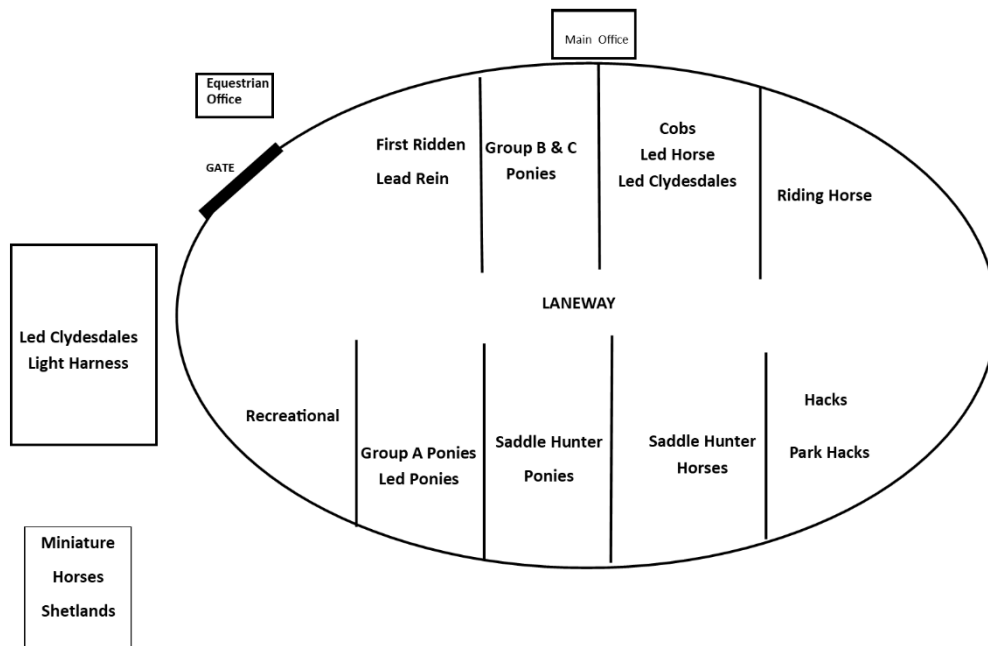

DOG OWNERS

The owner of all dogs entering the show-grounds must be able to produce a dosing certificate if requested to do so. This is to show the dog has been dosed for sheep measles/hydatid.